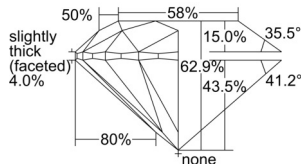

GIA®

FACSIMILE

GIA REPORT 6505191069

Verify this report at GIA.edu

GIA NATURAL DIAMOND DOSSIER®

August 16, 2024
GIA Report Number 6505191069
Shape and Cutting Style ..... Round Brilliant
Measurements ..... 6.13 - 6.17 x 3.87 mm

GRADING RESULTS

Carat Weight ..... 0.91 carat
Color Grade ..... G
Clarity Grade VS1
Cut Grade ..... Excellent

ADDITIONAL GRADING INFORMATION

Polish ..... Excellent
Symmetry ..... Excellent
Fluorescence ..... None
Clarity Characteristics ..... Cloud, Needle
Inscription(s): GIA 6505191069

PROPORTIONS

Profile to actual proportions

GRADING SCALES

GIA COLOR SCALE	GIA CLARITY SCALE	GIA CUT SCALE	
D	FLAWLESS	EXCELLENT	
E	INTERNALLY FLAWLESS		
F		VVS₁	VERY GOOD
G	VVS₂		
H	VS₁	GOOD	
I	VS₂		
J	SI₁	FAIR	
K	SI₂		
L	I₁	POOR	
M	I₂		
N	I₃		
O			
P			
Q			
R			
S			
T			
U			
V			
W			
X			
Y			
Z