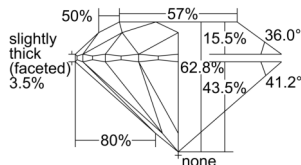

GIA®

FACSIMILE

GIA REPORT 6505192586

Verify this report at GIA.edu

GIA NATURAL DIAMOND DOSSIER®

August 14, 2024
GIA Report Number 6505192586
Shape and Cutting Style ..... Round Brilliant
Measurements ..... 4.68 - 4.70 x 2.94 mm

GRADING RESULTS

Carat Weight ..... 0.40 carat
Color Grade ..... F
Clarity Grade S11
Cut Grade ..... Excellent

ADDITIONAL GRADING INFORMATION

Polish ..... Excellent
Symmetry ..... Excellent
Fluorescence ..... None
Clarity Characteristics ..... Cloud, Crystal
Inscription(s): GIA 6505192586

PROPORTIONS

Profile to actual proportions

GRADING SCALES

GIA COLOR SCALE	GIA CLARITY SCALE	GIA CUT SCALE	
D	FLAWLESS	EXCELLENT	
E	INTERNALLY FLAWLESS		
F		VVS₁	VERY GOOD
G	VVS₂		
H	VS₁	GOOD	
I	VS₂		
J	S1₁	FAIR	
K	S1₂		
L	I₁	POOR	
M	I₂		
N	I₃		
O			
P			
Q			
R			
S			
T			
U			
V			
W			
X			
Y			
Z