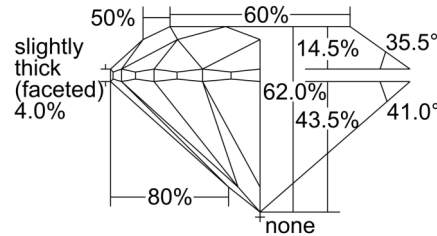

GIA NATURAL DIAMOND GRADING REPORT

August 14, 2024
 GIA Report Number 6505193959
 Shape and Cutting Style Round Brilliant
 Measurements 7.12 - 7.14 x 4.42 mm

GRADING RESULTS

Carat Weight 1.41 carat
 Color Grade J
 Clarity Grade VVS1
 Cut Grade Excellent

ADDITIONAL GRADING INFORMATION

Polish Excellent
 Symmetry Excellent
 Fluorescence Faint
 Inscription(s): GIA 6505193959

PROPORTIONS

Profile to actual proportions

CLARITY CHARACTERISTICS

KEY TO SYMBOLS*

- Cloud
- Needle
- Feather

* Red symbols denote internal characteristics (inclusions). Green or black symbols denote external characteristics (blemishes). Diagram is an approximate representation of the diamond, and symbols shown indicate type, position, and approximate size of clarity characteristics. All clarity characteristics may not be shown. Details of finish are not shown.