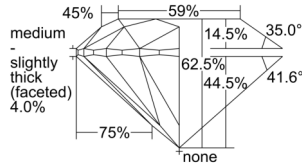

GIA®

FACSIMILE

GIA REPORT 6505194463

Verify this report at GIA.edu

GIA NATURAL DIAMOND DOSSIER®

August 14, 2024
GIA Report Number 6505194463
Shape and Cutting Style ..... Round Brilliant
Measurements ..... 5.91 - 5.95 x 3.71 mm

GRADING RESULTS

Carat Weight ..... 0.80 carat
Color Grade ..... H
Clarity Grade VS2
Cut Grade ..... Excellent

ADDITIONAL GRADING INFORMATION

Polish ..... Excellent
Symmetry ..... Excellent
Fluorescence ..... None
Clarity Characteristics ..... Cloud
Inscription(s): GIA 6505194463

PROPORTIONS

Profile to actual proportions