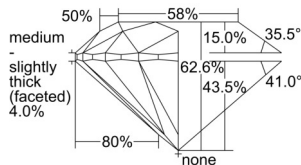

GIA®

FACSIMILE

GIA REPORT 6505194473

Verify this report at GIA.edu

GIA NATURAL DIAMOND DOSSIER®

August 16, 2024
GIA Report Number 6505194473
Shape and Cutting Style ..... Round Brilliant
Measurements ..... 5.65 - 5.68 x 3.55 mm

GRADING RESULTS

Carat Weight ..... 0.71 carat
Color Grade ..... H
Clarity Grade VS1
Cut Grade ..... Excellent

ADDITIONAL GRADING INFORMATION

Polish ..... Excellent
Symmetry ..... Excellent
Fluorescence ..... Faint
Clarity Characteristics ..... Feather, Pinpoint
Inscription(s): GIA 6505194473

PROPORTIONS

Profile to actual proportions

GRADING SCALES

GIA COLOR SCALE	GIA CLARITY SCALE	GIA CUT SCALE	
D	FLAWLESS	EXCELLENT	
E	INTERNALLY FLAWLESS		
F		VVS₁	VERY GOOD
G	VVS₂		
H	VS₁	GOOD	
I	VS₂		
J	SI₁	FAIR	
K	SI₂		
L	I₁	POOR	
M			
N			
O	I₂		
P			
Q			
R	I₃		
S			
T			
U			
V			
W			
X			
Y			
Z