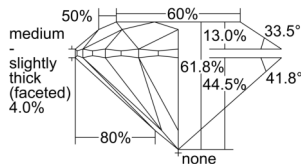

GIA®

FACSIMILE

GIA REPORT 6505195334

Verify this report at GIA.edu

GIA NATURAL DIAMOND DOSSIER®

August 16, 2024
GIA Report Number 6505195334
Shape and Cutting Style ..... Round Brilliant
Measurements ..... 5.08 - 5.11 x 3.15 mm

GRADING RESULTS

Carat Weight ..... 0.50 carat
Color Grade ..... J
Clarity Grade VS1
Cut Grade ..... Excellent

ADDITIONAL GRADING INFORMATION

Polish ..... Excellent
Symmetry ..... Excellent
Fluorescence ..... None
Clarity Characteristics..... Crystal, Cloud, Needle
Inscription(s): GIA 6505195334

PROPORTIONS

Profile to actual proportions

GRADING SCALES

GIA COLOR SCALE	GIA CLARITY SCALE	GIA CUT SCALE	
D	FLAWLESS	EXCELLENT	
E	INTERNALLY FLAWLESS		
F		VVS₁	VERY GOOD
G	VVS₂		
H	VS₁	GOOD	
I	VS₂		
J	SI₁	FAIR	
K	SI₂		
L	I₁	POOR	
M			
N			
O	I₂		
P			
Q			
R	I₃		
S			
T			
U			
V			
W			
X			
Y			
Z