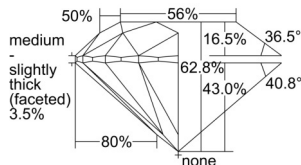

GIA®

FACSIMILE

GIA REPORT 6505196284

Verify this report at GIA.edu

GIA NATURAL DIAMOND DOSSIER®

August 19, 2024
GIA Report Number 6505196284
Shape and Cutting Style ..... Round Brilliant
Measurements ..... 4.73 - 4.75 x 2.98 mm

GRADING RESULTS

Carat Weight ..... 0.41 carat
Color Grade ..... F
Clarity Grade VS1
Cut Grade ..... Excellent

ADDITIONAL GRADING INFORMATION

Polish ..... Excellent
Symmetry ..... Excellent
Fluorescence ..... Faint
Clarity Characteristics..... Cloud, Crystal, Pinpoint
Inscription(s): GIA 6505196284

PROPORTIONS

Profile to actual proportions

GRADING SCALES

GIA COLOR SCALE	GIA CLARITY SCALE	GIA CUT SCALE
COLOURLESS	FLAWLESS	EXCELLENT
D	INTERNALLY FLAWLESS	
E	VVS₁	VERY GOOD
F		
G	VVS₂	
H	VS₁	GOOD
I		
J	VS₂	
K	SI₁	FAIR
L		
M	SI₂	
N	I₁	POOR
O		
P	I₂	
Q	I₃	
R		
S		
T		
U		
V		
W		
X		
Y		
Z