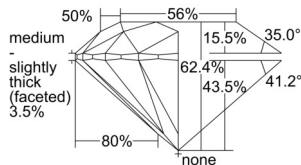

GIA®

FACSIMILE

GIA REPORT 6505197128

Verify this report at GIA.edu

GIA NATURAL DIAMOND DOSSIER®

August 19, 2024
GIA Report Number 6505197128
Shape and Cutting Style ..... Round Brilliant
Measurements ..... 4.60 - 4.64 x 2.89 mm

GRADING RESULTS

Carat Weight ..... 0.38 carat
Color Grade ..... E
Clarity Grade S11
Cut Grade ..... Excellent

ADDITIONAL GRADING INFORMATION

Polish ..... Excellent
Symmetry ..... Excellent
Fluorescence ..... None
Clarity Characteristics ..... Cloud
Inscription(s): GIA 6505197128

PROPORTIONS

Profile to actual proportions