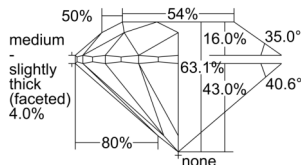

GIA®

FACSIMILE

GIA NATURAL DIAMOND DOSSIER®

August 19, 2024
GIA Report Number 6505197142
Shape and Cutting Style ..... Round Brilliant
Measurements ..... 5.34 - 5.38 x 3.38 mm

GRADING RESULTS

Carat Weight ..... 0.60 carat
Color Grade ..... H
Clarity Grade VS1
Cut Grade ..... Excellent

ADDITIONAL GRADING INFORMATION

Polish ..... Excellent
Symmetry ..... Very Good
Fluorescence ..... None
Clarity Characteristics..Cloud, Crystal, Pinpoint, Indented Natural
Inscription(s): GIA 6505197142

GIA REPORT 6505197142

Verify this report at GIA.edu

PROPORTIONS

Profile to actual proportions

GRADING SCALES

GIA COLOR SCALE	GIA CLARITY SCALE	GIA CUT SCALE	
D	FLAWLESS	EXCELLENT	
E	INTERNALLY FLAWLESS		
F		VVS₁	VERY GOOD
G	VVS₂		
H	VS₁	GOOD	
I	VS₂		
J	SI₁	FAIR	
K	SI₂		
L	I₁	POOR	
M			
N			
O	I₂		
P			
Q	I₃		
R			
S			
T			
U			
V			
W			
X			
Y			
Z