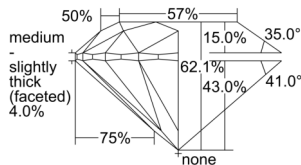

GIA®

FACSIMILE

GIA REPORT 6505197282

Verify this report at GIA.edu

GIA NATURAL DIAMOND DOSSIER®

August 14, 2024
GIA Report Number 6505197282
Shape and Cutting Style ..... Round Brilliant
Measurements ..... 4.54 - 4.56 x 2.82 mm

GRADING RESULTS

Carat Weight ..... 0.36 carat
Color Grade ..... E
Clarity Grade S11
Cut Grade ..... Excellent

ADDITIONAL GRADING INFORMATION

Polish ..... Excellent
Symmetry ..... Excellent
Fluorescence ..... None
Clarity Characteristics..... Feather, Cloud, Crystal
Inscription(s): GIA 6505197282

PROPORTIONS

Profile to actual proportions

GRADING SCALES

GIA COLOR SCALE	GIA CLARITY SCALE	GIA CUT SCALE	
D	FLAWLESS	EXCELLENT	
E	INTERNALLY FLAWLESS		
F		VVS₁	VERY GOOD
G	VVS₂		
H	VS₁	GOOD	
I	VS₂		
J	S1₁	FAIR	
K	S1₂		
L	I₁	POOR	
M	I₂		
N	I₃		
O			
P			
Q			
R			
S			
T			
U			
V			
W			
X			
Y			
Z