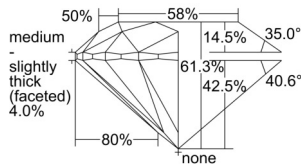

GIA®

FACSIMILE

GIA REPORT 6505198258

Verify this report at GIA.edu

GIA NATURAL DIAMOND DOSSIER®

August 14, 2024
GIA Report Number 6505198258
Shape and Cutting Style ..... Round Brilliant
Measurements ..... 5.36 - 5.39 x 3.29 mm

GRADING RESULTS

Carat Weight ..... 0.59 carat
Color Grade ..... D
Clarity Grade VVS1
Cut Grade ..... Excellent

ADDITIONAL GRADING INFORMATION

Polish ..... Excellent
Symmetry ..... Excellent
Fluorescence ..... None
Clarity Characteristics ..... Pinpoint
Inscription(s): GIA 6505198258

PROPORTIONS

Profile to actual proportions

GRADING SCALES

GIA COLOR SCALE

COLORLESS	D
	E
	F
	G
	H
	I
	J
NEAR COLORLESS	K
	L
Faint	M
	N
	O
	P
Very Light	Q
	R
	S
	T
	U
	V
Light	W
	X
	Y
	Z

GIA CLARITY SCALE

FLAWLESS	INTERNAL FLAWLESS	
		FLAWLESS
VERY VERY SLIGHTLY INCLUDED	VVS₁	
	VVS₂	
VERY SLIGHTLY INCLUDED	VS₁	
	VS₂	
SLIGHTLY INCLUDED	SI₁	
	SI₂	
INCLUDED	I₁	
	I₂	
	I₃	

GIA CUT SCALE

EXCELLENT
VERY GOOD
GOOD
FAIR
POOR