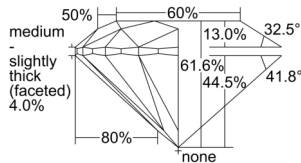

GIA®

FACSIMILE

GIA REPORT 6505198479

Verify this report at GIA.edu

GIA NATURAL DIAMOND DOSSIER®

August 14, 2024
GIA Report Number 6505198479
Shape and Cutting Style ..... Round Brilliant
Measurements ..... 4.71 - 4.74 x 2.91 mm

GRADING RESULTS

Carat Weight ..... 0.40 carat
Color Grade ..... E
Clarity Grade S11
Cut Grade ..... Excellent

ADDITIONAL GRADING INFORMATION

Polish ..... Excellent
Symmetry ..... Very Good
Fluorescence ..... None
Clarity Characteristics ..... Feather, Cloud, Crystal
Inspection(s): GIA 6505198479

PROPORTIONS

Profile to actual proportions