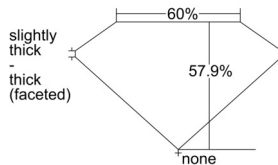

GIA®

FACSIMILE

GIA REPORT 6505199479

Verify this report at GIA.edu

GIA NATURAL DIAMOND DOSSIER®

August 16, 2024
GIA Report Number 6505199479
Shape and Cutting Style ..... Heart Brilliant
Measurements ..... 6.15 x 6.22 x 3.60 mm

GRADING RESULTS

Carat Weight ..... 0.81 carat
Color Grade ..... E
Clarity Grade VS2

ADDITIONAL GRADING INFORMATION

Polish ..... Excellent
Symmetry ..... Very Good
Fluorescence ..... None
Clarity Characteristics..... Crystal, Feather, Needle
Inscription(s): GIA 6505199479

PROPORTIONS

Profile not to actual proportions

GRADING SCALES

GIA COLOR SCALE		GIA CLARITY SCALE		
NEAR COLORLESS	D	VERY VERY SLIGHTLY INCLUDED	FLAWLESS	
	E		INTERNALLY FLAWLESS	
	F	VERY SLIGHTLY INCLUDED	VVS₁	
	G		VVS₂	
	H		VS₁	
	FAINT	I	SLIGHTLY INCLUDED	VS₂
		J		SI₁
		K	INCLUDED	SI₂
		L		I₁
		M		I₂
N		I₃		
LIGHT	O			
	P			
	Q			
	R			
	S			
	T			
	U			
	V			
	W			
	X			
	Y			
	Z