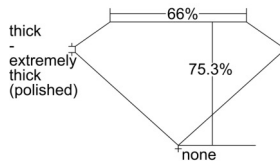

GIA®

FACSIMILE

GIA REPORT 6505203089

Verify this report at GIA.edu

GIA NATURAL DIAMOND DOSSIER®

August 16, 2024
GIA Report Number 6505203089
Shape and Cutting Style ..... Square Modified Brilliant
Measurements ..... 4.47 x 4.41 x 3.32 mm

GRADING RESULTS

Carat Weight ..... 0.59 carat
Color Grade ..... K
Clarity Grade VVS1

ADDITIONAL GRADING INFORMATION

Polish ..... Excellent
Symmetry ..... Excellent
Fluorescence ..... None
Clarity Characteristics..... Pinpoint, Cavity, Feather
Inscription(s): GIA 6505203089

PROPORTIONS

Profile not to actual proportions

GRADING SCALES

GIA COLOR SCALE		GIA CLARITY SCALE			
COLORLESS	D	VERY VERY SLIGHTLY INCLUDED	FLAWLESS		
	E		INTERNALLY FLAWLESS		
	F	VERY SLIGHTLY INCLUDED	VVS₁		
	G		VVS₂		
	H		VS₁		
	NEAR COLORLESS	I	SLIGHTLY INCLUDED	VS₂	
		J		SI₁	
		FAINT	K	INCLUDED	SI₂
			L		I₁
			M		I₂
VERT LIGHT	N	INCLUDED	I₃		
	O				
	P				
	Q				
	R				
LIGHT	S				
	T				
	U				
	V				
	W				
X					
Y					
Z