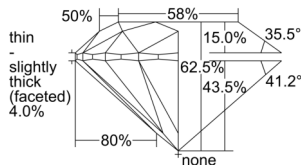

GIA®

FACSIMILE

GIA REPORT 6505204208

Verify this report at GIA.edu

GIA NATURAL DIAMOND DOSSIER®

August 14, 2024
GIA Report Number 6505204208
Shape and Cutting Style ..... Round Brilliant
Measurements ..... 5.04 - 5.07 x 3.16 mm

GRADING RESULTS

Carat Weight ..... 0.50 carat
Color Grade I
Clarity Grade VS1
Cut Grade ..... Excellent

ADDITIONAL GRADING INFORMATION

Polish ..... Excellent
Symmetry ..... Excellent
Fluorescence ..... None
Clarity Characteristics..... Cloud, Pinpoint, Indented Natural
Inspection(s): GIA 6505204208

PROPORTIONS

Profile to actual proportions