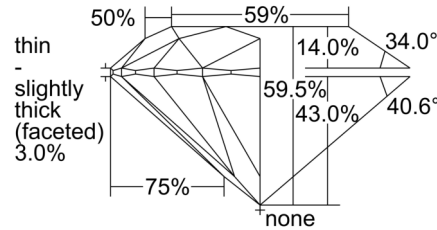

GIA NATURAL DIAMOND GRADING REPORT

September 04, 2024
GIA Report Number 6505205716
Shape and Cutting Style ..... Round Brilliant
Measurements ..... 6.52 - 6.56 x 3.89 mm

GRADING RESULTS

Carat Weight ..... 1.01 carat
Color Grade ..... G
Clarity Grade SI1
Cut Grade ..... Excellent

ADDITIONAL GRADING INFORMATION

Polish ..... Excellent
Symmetry ..... Excellent
Fluorescence ..... None
Inscription(s): GIA 6505205716

Comments: Additional clouds are not shown. Pinpoints are not shown.

PROPORTIONS

Profile to actual proportions