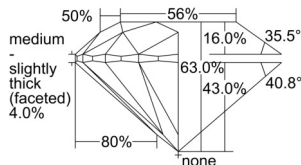

GIA®

FACSIMILE

GIA REPORT 6505205999

Verify this report at GIA.edu

GIA NATURAL DIAMOND DOSSIER®

August 16, 2024
GIA Report Number 6505205999
Shape and Cutting Style ..... Round Brilliant
Measurements ..... 5.88 - 5.91 x 3.71 mm

GRADING RESULTS

Carat Weight ..... 0.80 carat
Color Grade ..... F
Clarity Grade VVS1
Cut Grade ..... Excellent

ADDITIONAL GRADING INFORMATION

Polish ..... Excellent
Symmetry ..... Excellent
Fluorescence ..... None
Clarity Characteristics ..... Pinpoint, Feather
Inscription(s): GIA 6505205999

PROPORTIONS

Profile to actual proportions

GRADING SCALES

GIA COLOR SCALE

COLOREDNESS	D
	E
	F
	G
	H
	I
	J
NEAR COLORLESS	K
	L
Faint	M
	N
	O
	P
Very Light	Q
	R
	S
	T
	U
	V
Light	W
	X
	Y
	Z

GIA CLARITY SCALE

VERY VERY SLIGHTLY INCLUDED	FLAWLESS
	INTERNALLY FLAWLESS
VERY SLIGHTLY INCLUDED	VVS₁
	VVS₂
SLIGHTLY INCLUDED	VS₁
	VS₂
INCLUDED	SI₁
	SI₂
	I₁
	I₂
	I₃

GIA CUT SCALE

EXCELLENT
VERY GOOD
GOOD
FAIR
POOR