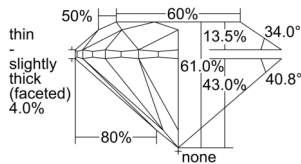

GIA®

FACSIMILE

GIA REPORT 6505206049

Verify this report at GIA.edu

GIA NATURAL DIAMOND DOSSIER®

August 16, 2024
GIA Report Number 6505206049
Shape and Cutting Style ..... Round Brilliant
Measurements ..... 4.25 - 4.32 x 2.61 mm

GRADING RESULTS

Carat Weight ..... 0.30 carat
Color Grade ..... E
Clarity Grade VS1
Cut Grade ..... Excellent

ADDITIONAL GRADING INFORMATION

Polish ..... Excellent
Symmetry ..... Very Good
Fluorescence ..... Medium Blue
Clarity Characteristics..... Indented Natural, Pinpoint
Inscription(s): GIA 6505206049

PROPORTIONS

GRADING SCALES

GIA COLOR SCALE	GIA CLARITY SCALE	GIA CUT SCALE	
D	FLAWLESS	EXCELLENT	
E	INTERNALLY FLAWLESS		
F		VVS₁	VERY GOOD
G	VVS₂		
H	VS₁	GOOD	
I	VS₂		
J	SI₁	FAIR	
K	SI₂		
L	I₁	POOR	
M	I₂		
N	I₃		
O			
P			
Q			
R			
S			
T			
U			
V			
W			
X			
Y			
Z