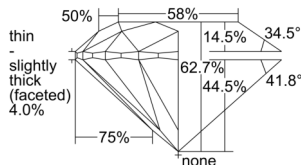

GIA®

FACSIMILE

GIA REPORT 6505207271

Verify this report at GIA.edu

GIA NATURAL DIAMOND DOSSIER®

August 20, 2024
GIA Report Number 6505207271
Shape and Cutting Style ..... Round Brilliant
Measurements ..... 5.04 - 5.07 x 3.17 mm

GRADING RESULTS

Carat Weight ..... 0.50 carat
Color Grade ..... E
Clarity Grade VS2
Cut Grade ..... Excellent

ADDITIONAL GRADING INFORMATION

Polish ..... Excellent
Symmetry ..... Excellent
Fluorescence ..... None
Clarity Characteristics..... Crystal, Cloud, Feather
Inspection(s): GIA 6505207271

PROPORTIONS

Profile to actual proportions