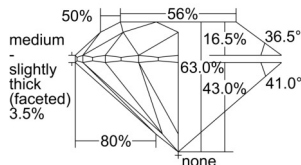

GIA®

FACSIMILE

GIA REPORT 6505207933

Verify this report at GIA.edu

GIA NATURAL DIAMOND DOSSIER®

August 16, 2024
GIA Report Number 6505207933
Shape and Cutting Style ..... Round Brilliant
Measurements ..... 5.38 - 5.39 x 3.39 mm

GRADING RESULTS

Carat Weight ..... 0.60 carat
Color Grade ..... D
Clarity Grade S11
Cut Grade ..... Excellent

ADDITIONAL GRADING INFORMATION

Polish ..... Excellent
Symmetry ..... Excellent
Fluorescence ..... None
Clarity Characteristics ..... Crystal, Feather
Inscription(s): GIA 6505207933

PROPORTIONS

Profile to actual proportions

GRADING SCALES

GIA COLOR SCALE

COLOREDNESS	D
	E
	F
	G
	H
	I
	J
NEAR COLORLESS	K
	L
Faint	M
	N
	O
	P
Very Light	Q
	R
	S
	T
	U
	V
Light	W
	X
	Y
	Z

GIA CLARITY SCALE

FLAWLESS	VERY VERY SLIGHTLY INCLUDED	VVS₁	VVS₂	VS₁	VS₂	S1₁	S1₂	I₁	I₂	I₃	
											INTERNALLY FLAWLESS

GIA CUT SCALE

EXCELLENT
VERY GOOD
GOOD
FAIR
POOR