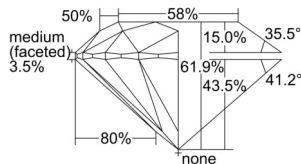

GIA®

FACSIMILE

GIA REPORT 6505209356

Verify this report at GIA.edu

GIA NATURAL DIAMOND DOSSIER®

August 16, 2024
GIA Report Number 6505209356
Shape and Cutting Style ..... Round Brilliant
Measurements ..... 4.45 - 4.47 x 2.76 mm

GRADING RESULTS

Carat Weight ..... 0.33 carat
Color Grade ..... E
Clarity Grade VS1
Cut Grade ..... Excellent

ADDITIONAL GRADING INFORMATION

Polish ..... Excellent
Symmetry ..... Excellent
Fluorescence ..... None
Clarity Characteristics..... Cloud, Pinpoint
Inscription(s): GIA 6505209356

PROPORTIONS

Profile to actual proportions

GRADING SCALES

GIA COLOR SCALE	GIA CLARITY SCALE	GIA CUT SCALE	
D	FLAWLESS	EXCELLENT	
E	INTERNALLY FLAWLESS		
F		VVS₁	VERY GOOD
G	VVS₂		
H	VS₁	GOOD	
I	VS₂		
J	SI₁	FAIR	
K	SI₂		
L	I₁	POOR	
M			
N			
O	I₂		
P			
Q			
R	I₃		
S			
T			
U			
V			
W			
X			
Y			
Z