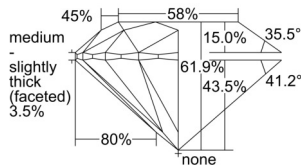

GIA®

FACSIMILE

GIA REPORT 6505213723

Verify this report at GIA.edu

GIA NATURAL DIAMOND DOSSIER®

August 20, 2024
GIA Report Number 6505213723
Shape and Cutting Style ..... Round Brilliant
Measurements ..... 4.90 - 4.93 x 3.04 mm

GRADING RESULTS

Carat Weight ..... 0.45 carat
Color Grade ..... D
Clarity Grade VS1
Cut Grade ..... Excellent

ADDITIONAL GRADING INFORMATION

Polish ..... Excellent
Symmetry ..... Excellent
Fluorescence ..... None
Clarity Characteristics ..... Cloud
Inscription(s): GIA 6505213723

PROPORTIONS

Profile to actual proportions

GRADING SCALES

GIA COLOR SCALE	GIA CLARITY SCALE	GIA CUT SCALE	
D	FLAWLESS	EXCELLENT	
E	INTERNALLY FLAWLESS		
F		VVS₁	VERY GOOD
G	VVS₂		
H	VS₁	GOOD	
I	VS₂		
J	SI₁	FAIR	
K	SI₂		
L	I₁	POOR	
M	I₂		
N	I₃		
O			
P			
Q			
R			
S			
T			
U			
V			
W			
X			
Y			
Z