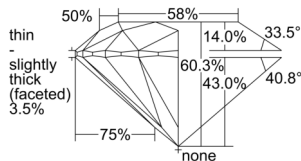

GIA®

FACSIMILE

GIA REPORT 6505213808

Verify this report at GIA.edu

GIA NATURAL DIAMOND DOSSIER®

August 20, 2024
GIA Report Number 6505213808
Shape and Cutting Style ..... Round Brilliant
Measurements ..... 4.76 - 4.78 x 2.88 mm

GRADING RESULTS

Carat Weight ..... 0.40 carat
Color Grade ..... G
Clarity Grade SI2
Cut Grade ..... Excellent

ADDITIONAL GRADING INFORMATION

Polish ..... Excellent
Symmetry ..... Excellent
Fluorescence ..... None
Clarity Characteristics ..... Crystal, Feather
Inscription(s): GIA 6505213808

PROPORTIONS

GRADING SCALES

GIA COLOR SCALE	GIA CLARITY SCALE	GIA CUT SCALE	
D	FLAWLESS	EXCELLENT	
E	INTERNALLY FLAWLESS		
F		VVS₁	VERY GOOD
G	VVS₂		
H	VS₁	GOOD	
I	VS₂		
J	SI₁	FAIR	
K	SI₂		
L	I₁	POOR	
M			
N			
O	I₂		
P			
Q			
R	I₃		
S			
T			
U			
V			
W			
X			
Y			
Z