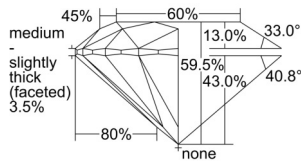

GIA®

FACSIMILE

GIA REPORT 6505214049

Verify this report at GIA.edu

GIA NATURAL DIAMOND DOSSIER®

August 20, 2024
GIA Report Number 6505214049
Shape and Cutting Style ..... Round Brilliant
Measurements ..... 4.94 - 4.96 x 2.94 mm

GRADING RESULTS

Carat Weight ..... 0.44 carat
Color Grade ..... E
Clarity Grade S11
Cut Grade ..... Excellent

ADDITIONAL GRADING INFORMATION

Polish ..... Excellent
Symmetry ..... Excellent
Fluorescence ..... None
Clarity Characteristics..... Crystal, Cloud, Feather
Inspection(s): GIA 6505214049

PROPORTIONS

Profile to actual proportions

GRADING SCALES

GIA COLOR SCALE	GIA CLARITY SCALE	GIA CUT SCALE	
COLORLESS	VERY VERY SLIGHTLY INCLUDED	EXCELLENT	
			FLAWLESS
			INTERNALLY FLAWLESS
NEAR COLORLESS	VERY SLIGHTLY INCLUDED	VERY GOOD	
			VVS₁
			VVS₂
FANT	SLIGHTLY INCLUDED	GOOD	
			VS₁
			VS₂
VERY LIGHT	INCLUDED	FAIR	
			S1₁
			S1₂
LIGHT	INCLUDED	POOR	
			I₁
			I₂
	I₃