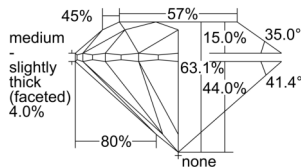

GIA®

FACSIMILE

GIA REPORT 6505215812

Verify this report at GIA.edu

GIA NATURAL DIAMOND DOSSIER®

August 20, 2024
GIA Report Number 6505215812
Shape and Cutting Style ..... Round Brilliant
Measurements ..... 5.70 - 5.74 x 3.61 mm

GRADING RESULTS

Carat Weight ..... 0.73 carat
Color Grade ..... E
Clarity Grade VS1
Cut Grade ..... Excellent

ADDITIONAL GRADING INFORMATION

Polish ..... Excellent
Symmetry ..... Excellent
Fluorescence ..... None
Clarity Characteristics..... Crystal, Cloud, Pinpoint
Inscription(s): GIA 6505215812

PROPORTIONS

Profile to actual proportions

GRADING SCALES

GIA COLOR SCALE	GIA CLARITY SCALE	GIA CUT SCALE	
D	FLAWLESS	EXCELLENT	
E	INTERNALLY FLAWLESS		
F		VVS₁	VERY GOOD
G	VVS₂		
H	VS₁	GOOD	
I	VS₂		
J	SI₁	FAIR	
K	SI₂		
L	I₁	POOR	
M	I₂		
N	I₃		
O			
P			
Q			
R			
S			
T			
U			
V			
W			
X			
Y			
Z