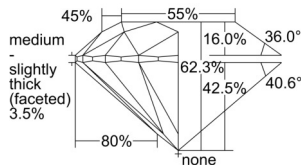

GIA®

FACSIMILE

GIA REPORT 6505216184

Verify this report at GIA.edu

GIA NATURAL DIAMOND DOSSIER®

August 20, 2024
GIA Report Number 6505216184
Shape and Cutting Style ..... Round Brilliant
Measurements ..... 4.83 - 4.86 x 3.02 mm

GRADING RESULTS

Carat Weight ..... 0.43 carat
Color Grade ..... F
Clarity Grade VS1
Cut Grade ..... Excellent

ADDITIONAL GRADING INFORMATION

Polish ..... Excellent
Symmetry ..... Excellent
Fluorescence ..... None
Clarity Characteristics..... Crystal, Cloud, Pinpoint
Inscription(s): GIA 6505216184

PROPORTIONS

Profile to actual proportions

GRADING SCALES

GIA COLOR SCALE	GIA CLARITY SCALE	GIA CUT SCALE
D	FLAWLESS	EXCELLENT
E	INTERNALLY FLAWLESS	
F	VVS₁	VERY GOOD
G		
H	VVS₂	GOOD
I	VS₁	
J	VS₂	FAIR
K	SI₁	
L	SI₂	POOR
M	I₁	
N	I₂	
O	I₃	
P		
Q		
R		
S		
T		
U		
V		
W		
X		
Y		
Z