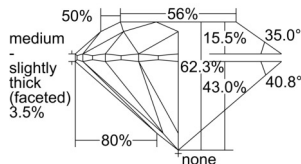

GIA®

FACSIMILE

GIA REPORT 6505219075

Verify this report at GIA.edu

GIA NATURAL DIAMOND DOSSIER®

August 20, 2024
GIA Report Number 6505219075
Shape and Cutting Style ..... Round Brilliant
Measurements ..... 5.41 - 5.43 x 3.37 mm

GRADING RESULTS

Carat Weight ..... 0.61 carat
Color Grade ..... E
Clarity Grade VS1
Cut Grade ..... Excellent

ADDITIONAL GRADING INFORMATION

Polish ..... Excellent
Symmetry ..... Excellent
Fluorescence ..... None
Clarity Characteristics..... Crystal, Cloud, Needle, Pinpoint
Inscription(s): GIA 6505219075

PROPORTIONS

Profile to actual proportions

GRADING SCALES

GIA COLOR SCALE	GIA CLARITY SCALE	GIA CUT SCALE
D	FLAWLESS	EXCELLENT
E	INTERNALLY FLAWLESS	
F	VVS₁	VERY GOOD
G		
H	VS₁	GOOD
I		
J	VS₂	FAIR
K		
L	SI₁	POOR
M		
N	I₁	
O		
P	I₂	
Q		
R	I₃	
S		
T		
U		
V		
W		
X		
Y		
Z