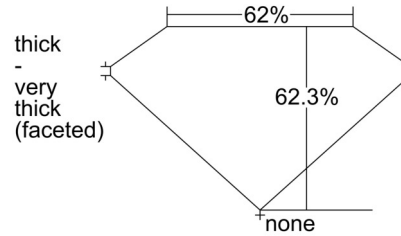

GIA NATURAL DIAMOND GRADING REPORT

August 21, 2024
 GIA Report Number 6505220734
 Shape and Cutting Style Oval Modified Brilliant
 Measurements 7.75 x 5.27 x 3.28 mm

GRADING RESULTS

Carat Weight 1.01 carat
 Color Grade F
 Clarity Grade VS1

ADDITIONAL GRADING INFORMATION

Polish Excellent
 Symmetry Very Good
 Fluorescence None

Inscription(s): GIA 6505220734

Comments: Pinpoints are not shown. Clouds are not shown.

PROPORTIONS

Profile not to actual proportions

CLARITY CHARACTERISTICS

KEY TO SYMBOLS*

- Feather
- Needle

* Red symbols denote internal characteristics (inclusions). Green or black symbols denote external characteristics (blemishes). Diagram is an approximate representation of the diamond, and symbols shown indicate type, position, and approximate size of clarity characteristics. All clarity characteristics may not be shown. Details of finish are not shown.