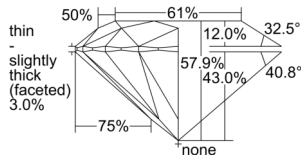

GIA®

FACSIMILE

GIA NATURAL DIAMOND DOSSIER®

August 20, 2024
GIA Report Number 6505221437
Shape and Cutting Style ..... Round Brilliant
Measurements ..... 4.38 - 4.41 x 2.55 mm

GRADING RESULTS

Carat Weight ..... 0.30 carat
Color Grade ..... D
Clarity Grade VVS2
Cut Grade ..... Excellent

ADDITIONAL GRADING INFORMATION

Polish ..... Very Good
Symmetry ..... Very Good
Fluorescence ..... None
Clarity Characteristics ..... Pinpoint
Inscription(s): GIA 6505221437

GIA REPORT 6505221437

Verify this report at GIA.edu

PROPORTIONS

Profile to actual proportions

GRADING SCALES

GIA COLOR SCALE	GIA CLARITY SCALE	GIA CUT SCALE	
D	FLAWLESS	EXCELLENT	
E	INTERNALLY FLAWLESS		
F		VVS₁	VERY GOOD
G	VVS₂		
H	VS₁	GOOD	
I	VS₂		
J	SI₁	FAIR	
K	SI₂		
L	I₁	POOR	
M			
N			
O	I₂		
P			
Q	I₃		
R			
S			
T			
U			
V			
W			
X			
Y			
Z