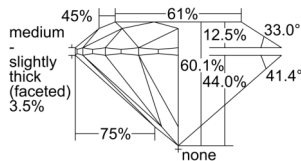

GIA®

FACSIMILE

GIA REPORT 6505222439

Verify this report at GIA.edu

GIA NATURAL DIAMOND DOSSIER®

August 20, 2024
GIA Report Number 6505222439
Shape and Cutting Style ..... Round Brilliant
Measurements ..... 4.79 - 4.82 x 2.89 mm

GRADING RESULTS

Carat Weight ..... 0.40 carat
Color Grade ..... E
Clarity Grade VS1
Cut Grade ..... Excellent

ADDITIONAL GRADING INFORMATION

Polish ..... Excellent
Symmetry ..... Excellent
Fluorescence ..... None
Clarity Characteristics..... Needle, Etch Channel, Cloud, Pinpoint
Inscription(s): GIA 6505222439

PROPORTIONS

Profile to actual proportions

GRADING SCALES

GIA COLOR SCALE	GIA CLARITY SCALE	GIA CUT SCALE	
D	FLAWLESS	EXCELLENT	
E	INTERNALLY FLAWLESS		
F		VVS₁	VERY GOOD
G	VVS₂		
H	VS₁	GOOD	
I	VS₂		
J	SI₁	FAIR	
K	SI₂		
L	I₁	POOR	
M	I₂		
N	I₃		
O			
P			
Q			
R			
S			
T			
U			
V			
W			
X			
Y			
Z