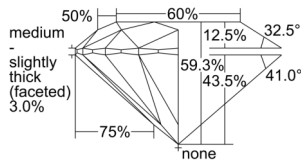

GIA®

FACSIMILE

GIA REPORT 6505224409

Verify this report at GIA.edu

GIA NATURAL DIAMOND DOSSIER®

August 20, 2024
GIA Report Number 6505224409
Shape and Cutting Style ..... Round Brilliant
Measurements ..... 5.19 - 5.20 x 3.08 mm

GRADING RESULTS

Carat Weight ..... 0.50 carat
Color Grade ..... G
Clarity Grade S11
Cut Grade ..... Excellent

ADDITIONAL GRADING INFORMATION

Polish ..... Excellent
Symmetry ..... Excellent
Fluorescence ..... None
Clarity Characteristics ..... Feather
Inscription(s): GIA 6505224409

PROPORTIONS

Profile to actual proportions

GRADING SCALES

GIA COLOR SCALE	GIA CLARITY SCALE	GIA CUT SCALE	
D	FLAWLESS	EXCELLENT	
E	INTERNALLY FLAWLESS		
F		VVS₁	VERY GOOD
G	VVS₂		
H	VS₁	GOOD	
I	VS₂		
J	S1₁	FAIR	
K	S1₂		
L	I₁	POOR	
M	I₂		
N	I₃		
O			
P			
Q			
R			
S			
T			
U			
V			
W			
X			
Y			
Z