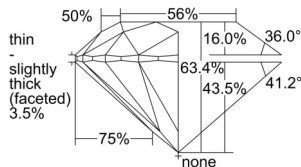

GIA®

FACSIMILE

GIA REPORT 6505226184

Verify this report at GIA.edu

GIA NATURAL DIAMOND DOSSIER®

August 20, 2024
GIA Report Number 6505226184
Shape and Cutting Style ..... Round Brilliant
Measurements ..... 5.74 - 5.79 x 3.65 mm

GRADING RESULTS

Carat Weight ..... 0.75 carat
Color Grade ..... J
Clarity Grade S11
Cut Grade ..... Excellent

ADDITIONAL GRADING INFORMATION

Polish ..... Excellent
Symmetry ..... Excellent
Fluorescence ..... Faint
Clarity Characteristics ..... Crystal
Inscription(s): GIA 6505226184

PROPORTIONS

GRADING SCALES

GIA COLOR SCALE	GIA CLARITY SCALE	GIA CUT SCALE	
COLOURLESS D	FLAWLESS	EXCELLENT	
E	INTERNALLY FLAWLESS		
F		VVS₁	VERY GOOD
G	VVS₂		
H	VS₁	GOOD	
I	VS₂		
J	S1₁	FAIR	
K	S1₂		
L	I₁	POOR	
M	I₂		
N	I₃		
O			
P			
Q			
R			
S			
T			
U			
V			
W			
X			
Y			
Z