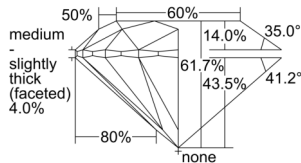

GIA®

FACSIMILE

GIA REPORT 6505226973

Verify this report at GIA.edu

GIA NATURAL DIAMOND DOSSIER®

August 21, 2024
GIA Report Number 6505226973
Shape and Cutting Style ..... Round Brilliant
Measurements ..... 5.70 - 5.73 x 3.53 mm

GRADING RESULTS

Carat Weight ..... 0.71 carat
Color Grade ..... K
Clarity Grade VS2
Cut Grade ..... Excellent

ADDITIONAL GRADING INFORMATION

Polish ..... Excellent
Symmetry ..... Excellent
Fluorescence ..... None
Clarity Characteristics ..... Feather, Crystal
Inscription(s): GIA 6505226973

PROPORTIONS

Profile to actual proportions

GRADING SCALES

GIA COLOR SCALE	GIA CLARITY SCALE	GIA CUT SCALE	
D	FLAWLESS	EXCELLENT	
E	INTERNALLY FLAWLESS		
F		VVS₁	VERY GOOD
G	VVS₂		
H	VS₁	GOOD	
I	VS₂		
J	SI₁	FAIR	
K	SI₂		
L	I₁	POOR	
M	I₂		
N	I₃		
O			
P			
Q			
R			
S			
T			
U			
V			
W			
X			
Y			
Z