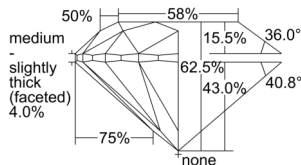

GIA®

FACSIMILE

GIA REPORT 6505227636

Verify this report at GIA.edu

GIA NATURAL DIAMOND DOSSIER®

August 20, 2024
GIA Report Number 6505227636
Shape and Cutting Style ..... Round Brilliant
Measurements ..... 5.61 - 5.65 x 3.52 mm

GRADING RESULTS

Carat Weight ..... 0.70 carat
Color Grade ..... K
Clarity Grade VVS2
Cut Grade ..... Excellent

ADDITIONAL GRADING INFORMATION

Polish ..... Excellent
Symmetry ..... Excellent
Fluorescence ..... None
Clarity Characteristics..... Cloud, Feather, Pinpoint
Inscription(s): GIA 6505227636

PROPORTIONS

Profile to actual proportions

GRADING SCALES

GIA COLOR SCALE	GIA CLARITY SCALE	GIA CUT SCALE	
D	FLAWLESS	EXCELLENT	
E	INTERNALLY FLAWLESS		
F		VVS₁	VERY GOOD
G	VVS₂		
H	VS₁	GOOD	
I	VS₂		
J	SI₁	FAIR	
K	SI₂		
L	I₁	POOR	
M	I₂		
N	I₃		
O			
P			
Q			
R			
S			
T			
U			
V			
W			
X			
Y			
Z