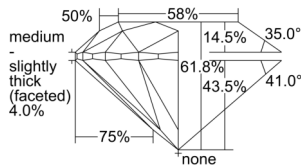

GIA®

FACSIMILE

GIA REPORT 6505228109

Verify this report at GIA.edu

GIA NATURAL DIAMOND DOSSIER®

August 21, 2024
GIA Report Number 6505228109
Shape and Cutting Style ..... Round Brilliant
Measurements ..... 5.39 - 5.41 x 3.34 mm

GRADING RESULTS

Carat Weight ..... 0.60 carat
Color Grade ..... K
Clarity Grade VVS1
Cut Grade ..... Excellent

ADDITIONAL GRADING INFORMATION

Polish ..... Excellent
Symmetry ..... Excellent
Fluorescence ..... None
Clarity Characteristics..... Cloud, Pinpoint, Feather
Inscription(s): GIA 6505228109

PROPORTIONS

Profile to actual proportions

GRADING SCALES

GIA COLOR SCALE	GIA CLARITY SCALE	GIA CUT SCALE	
D	FLAWLESS	EXCELLENT	
E	INTERNALLY FLAWLESS		
F		VVS₁	VERY GOOD
G	VVS₂		
H	VS₁	GOOD	
I	VS₂		
J	SI₁	FAIR	
K	SI₂		
L	I₁	POOR	
M			
N			
O	I₂		
P			
Q			
R	I₃		
S			
T			
U			
V			
W			
X			
Y			
Z