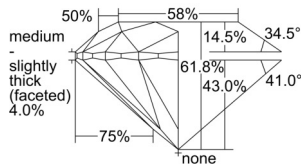

GIA®

FACSIMILE

GIA REPORT 6505228228

Verify this report at GIA.edu

GIA NATURAL DIAMOND DOSSIER®

August 21, 2024
GIA Report Number 6505228228
Shape and Cutting Style ..... Round Brilliant
Measurements ..... 5.39 - 5.41 x 3.34 mm

GRADING RESULTS

Carat Weight ..... 0.60 carat
Color Grade ..... D
Clarity Grade VS1
Cut Grade ..... Excellent

ADDITIONAL GRADING INFORMATION

Polish ..... Excellent
Symmetry ..... Excellent
Fluorescence ..... Faint
Clarity Characteristics ..... Feather, Pinpoint
Inscription(s): GIA 6505228228

PROPORTIONS

Profile to actual proportions

GRADING SCALES

GIA COLOR SCALE	GIA CLARITY SCALE	GIA CUT SCALE	
D	FLAWLESS	EXCELLENT	
E	INTERNALLY FLAWLESS		
F		VVS₁	VERY GOOD
G	VVS₂		
H	VS₁	GOOD	
I	VS₂		
J	SI₁	FAIR	
K	SI₂		
L	I₁	POOR	
M			
N			
O	I₂		
P			
Q			
R	I₃		
S			
T			
U			
V			
W			
X			
Y			
Z