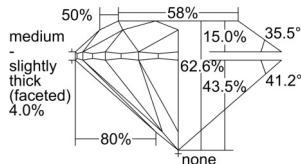

GIA®

FACSIMILE

GIA NATURAL DIAMOND DOSSIER®

August 21, 2024
GIA Report Number 6505228600
Shape and Cutting Style ..... Round Brilliant
Measurements ..... 5.24 - 5.28 x 3.29 mm

GRADING RESULTS

Carat Weight ..... 0.56 carat
Color Grade I
Clarity Grade S11
Cut Grade ..... Excellent

ADDITIONAL GRADING INFORMATION

Polish ..... Excellent
Symmetry ..... Excellent
Fluorescence ..... None
Clarity Characteristics ..... Cloud, Crystal
Inscription(s): GIA 6505228600

GIA REPORT 6505228600

Verify this report at GIA.edu

PROPORTIONS

Profile to actual proportions

GRADING SCALES

GIA COLOR SCALE

COLORLESS	D
	E
	F
	G
	H
	I
	J
NEAR COLORLESS	K
	L
Faint	M
	N
	O
	P
Very Light	Q
	R
	S
	T
	U
	V
Light	W
	X
	Y
	Z

GIA CLARITY SCALE

FLAWLESS	VERY VERY SLIGHTLY INCLUDED	VVS₁	VERY SLIGHTLY INCLUDED	SI₁	SLIGHTLY INCLUDED	I₁	
							FLAWLESS
INTERNALLY FLAWLESS	VERY SLIGHTLY INCLUDED	VVS₂	VERY SLIGHTLY INCLUDED	SI₂	SLIGHTLY INCLUDED	I₂	
		VS₁		VS₂		I₃	

GIA CUT SCALE

EXCELLENT
VERY GOOD
GOOD
FAIR
POOR