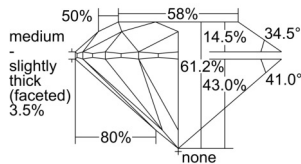

GIA®

FACSIMILE

GIA REPORT 6505228923

Verify this report at GIA.edu

GIA NATURAL DIAMOND DOSSIER®

September 13, 2024
GIA Report Number 6505228923
Shape and Cutting Style ..... Round Brilliant
Measurements ..... 4.97 - 5.00 x 3.05 mm

GRADING RESULTS

Carat Weight ..... 0.46 carat
Color Grade ..... D
Clarity Grade VVS1
Cut Grade ..... Excellent

ADDITIONAL GRADING INFORMATION

Polish ..... Excellent
Symmetry ..... Excellent
Fluorescence ..... Faint
Clarity Characteristics ..... Pinpoint, Feather
Inscription(s): GIA 6505228923

PROPORTIONS

Profile to actual proportions

GRADING SCALES

GIA COLOR SCALE	GIA CLARITY SCALE	GIA CUT SCALE	
D	FLAWLESS	EXCELLENT	
E	INTERNALLY FLAWLESS		
F		VVS₁	VERY GOOD
G	VVS₂		
H	VS₁	GOOD	
I	VS₂		
J	SI₁	FAIR	
K	SI₂		
L	I₁	POOR	
M			
N			
O	I₂		
P			
Q			
R	I₃		
S			
T			
U			
V			
W			
X			
Y			
Z