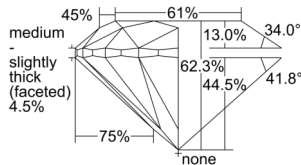

GIA®

FACSIMILE

GIA REPORT 6505230042

Verify this report at GIA.edu

GIA NATURAL DIAMOND DOSSIER®

August 21, 2024
GIA Report Number 6505230042
Shape and Cutting Style ..... Round Brilliant
Measurements ..... 5.04 - 5.06 x 3.15 mm

GRADING RESULTS

Carat Weight ..... 0.50 carat
Color Grade ..... F
Clarity Grade S11
Cut Grade ..... Excellent

ADDITIONAL GRADING INFORMATION

Polish ..... Excellent
Symmetry ..... Excellent
Fluorescence ..... None
Clarity Characteristics ..... Cloud, Feather
Inscription(s): GIA 6505230042

PROPORTIONS

Profile to actual proportions

GRADING SCALES

GIA COLOR SCALE	GIA CLARITY SCALE	GIA CUT SCALE	
D	FLAWLESS	EXCELLENT	
E	INTERNALLY FLAWLESS		
F		VVS₁	VERY GOOD
G	VVS₂		
H	VS₁	GOOD	
I	VS₂		
J	S1₁	FAIR	
K	S1₂		
L	I₁	POOR	
M	I₂		
N	I₃		
O			
P			
Q			
R			
S			
T			
U			
V			
W			
X			
Y			
Z