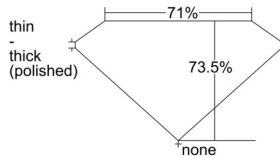

GIA®

FACSIMILE

GIA REPORT 6505230219

Verify this report at GIA.edu

GIA NATURAL DIAMOND DOSSIER®

August 20, 2024
GIA Report Number 6505230219
Shape and Cutting Style ..... Square Modified Brilliant
Measurements ..... 4.30 x 4.29 x 3.15 mm

GRADING RESULTS

Carat Weight ..... 0.51 carat
Color Grade I
Clarity Grade VS2

ADDITIONAL GRADING INFORMATION

Polish ..... Excellent
Symmetry ..... Very Good
Fluorescence ..... Faint
Clarity Characteristics ..... Crystal
Inscription(s): GIA 6505230219

PROPORTIONS

Profile not to actual proportions

GRADING SCALES

GIA COLOR SCALE		GIA CLARITY SCALE			
COLORLESS	D	VERY VERY SLIGHTLY INCLUDED	FLAWLESS		
	E		INTERNALLY FLAWLESS		
	F	VERY SLIGHTLY INCLUDED	VVS₁		
	G		VVS₂		
	H		VS₁		
	NEAR COLORLESS	I	SLIGHTLY INCLUDED	VS₂	
		J		SI₁	
		FAINT	K	INCLUDED	SI₂
			L		I₁
			M		I₂
VERT LIGHT	N	LIGHT	I₃		
	O				
	P				
	Q				
	R				
	S				
	T