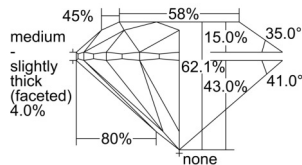

GIA®

FACSIMILE

GIA REPORT 6505231158

Verify this report at GIA.edu

GIA NATURAL DIAMOND DOSSIER®

August 21, 2024
GIA Report Number 6505231158
Shape and Cutting Style ..... Round Brilliant
Measurements ..... 4.15 - 4.19 x 2.59 mm

GRADING RESULTS

Carat Weight ..... 0.28 carat
Color Grade ..... D
Clarity Grade VVS1
Cut Grade ..... Excellent

ADDITIONAL GRADING INFORMATION

Polish ..... Excellent
Symmetry ..... Excellent
Fluorescence ..... None
Clarity Characteristics..... Pinpoint, Indented Natural
Inscription(s): GIA 6505231158

PROPORTIONS

Profile to actual proportions

GRADING SCALES

GIA COLOR SCALE	GIA CLARITY SCALE	GIA CUT SCALE
D	FLAWLESS	EXCELLENT
E	FLAWLESS	
F	FLAWLESS	VERY GOOD
G	FLAWLESS	
H	VVS₁	GOOD
I	VVS₂	
J	VS₁	FAIR
K	VS₂	
L	SI₁	POOR
M	SI₂	
N	I₁	
O	I₂	
P	I₃	
Q		
R		
S		
T		
U		
V		
W		
X		
Y		
Z