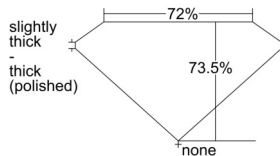

GIA®

FACSIMILE

GIA REPORT 6505231299

Verify this report at GIA.edu

GIA NATURAL DIAMOND DOSSIER®

August 20, 2024
GIA Report Number 6505231299
Shape and Cutting Style ..... Square Modified Brilliant
Measurements ..... 4.32 x 4.28 x 3.14 mm

GRADING RESULTS

Carat Weight ..... 0.51 carat
Color Grade ..... F
Clarity Grade VS2

ADDITIONAL GRADING INFORMATION

Polish ..... Very Good
Symmetry ..... Good
Fluorescence ..... None
Clarity Characteristics..... Cloud, Crystal, Feather
Inscription(s): GIA 6505231299

PROPORTIONS

Profile not to actual proportions

GRADING SCALES

GIA COLOR SCALE		GIA CLARITY SCALE			
COLORLESS	D	VERY VERY SLIGHTLY INCLUDED	FLAWLESS		
	E		INTERNALLY FLAWLESS		
	F	VERY SLIGHTLY INCLUDED	VVS₁		
	G		VVS₂		
	H		VS₁		
	NEAR COLORLESS	I	SLIGHTLY INCLUDED	VS₂	
		J		SI₁	
		FAINT	K	INCLUDED	SI₂
			L		I₁
			M		I₂
VERT LIGHT	N	LIGHT	I₃		
	O				
	P				
	Q				
	R