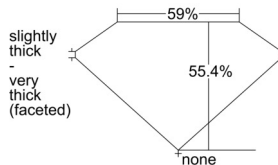

GIA®

FACSIMILE

GIA REPORT 6505232653

Verify this report at GIA.edu

GIA NATURAL DIAMOND DOSSIER®

August 21, 2024
GIA Report Number 6505232653
Shape and Cutting Style ..... Heart Brilliant
Measurements ..... 5.12 x 5.55 x 3.07 mm

GRADING RESULTS

Carat Weight ..... 0.50 carat
Color Grade ..... D
Clarity Grade VVS2

ADDITIONAL GRADING INFORMATION

Polish ..... Excellent
Symmetry ..... Very Good
Fluorescence ..... None
Clarity Characteristics..... Pinpoint, Needle
Inscription(s): GIA 6505232653

PROPORTIONS

Profile not to actual proportions

GRADING SCALES

GIA COLOR SCALE		GIA CLARITY SCALE			
COLORLESS	D	VERY VERY SLIGHTLY INCLUDED	FLAWLESS		
	E		INTERNALLY FLAWLESS		
	F	VERY SLIGHTLY INCLUDED	VVS₁		
	G		VVS₂		
	H		VS₁		
	NEAR COLORLESS	I	SLIGHTLY INCLUDED	VS₂	
		J		SI₁	
		FAINT	K	INCLUDED	SI₂
			L		I₁
			M		I₂
VERT LIGHT			N	INCLUDED	I₃
			O		
			P		
	Q				
LIGHT	R				
	S				
	T				
	U				
	V				
	Z