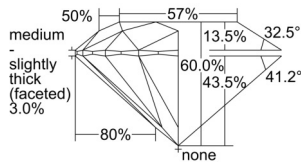

GIA®

FACSIMILE

GIA REPORT 6505233291

Verify this report at GIA.edu

GIA NATURAL DIAMOND DOSSIER®

August 21, 2024
GIA Report Number 6505233291
Shape and Cutting Style ..... Round Brilliant
Measurements ..... 4.22 - 4.25 x 2.54 mm

GRADING RESULTS

Carat Weight ..... 0.27 carat
Color Grade ..... G
Clarity Grade VS2
Cut Grade ..... Excellent

ADDITIONAL GRADING INFORMATION

Polish ..... Excellent
Symmetry ..... Excellent
Fluorescence ..... Faint
Clarity Characteristics ..... Cloud, Crystal
Inscription(s): GIA 6505233291

PROPORTIONS

Profile to actual proportions

GRADING SCALES

GIA COLOR SCALE	GIA CLARITY SCALE	GIA CUT SCALE	
D	FLAWLESS	EXCELLENT	
E	INTERNALLY FLAWLESS		
F		VVS₁	VERY GOOD
G	VVS₂		
H	VS₁	GOOD	
I	VS₂		
J	SI₁	FAIR	
K	SI₂		
L	I₁	POOR	
M			
N			
O	I₂		
P			
Q	I₃		
R			
S			
T			
U			
V			
W			
X			
Y			
Z