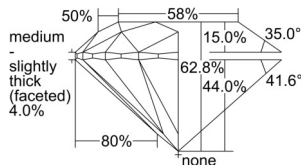

GIA®

FACSIMILE

GIA REPORT 6505233755

Verify this report at GIA.edu

GIA NATURAL DIAMOND DOSSIER®

August 21, 2024
GIA Report Number 6505233755
Shape and Cutting Style ..... Round Brilliant
Measurements ..... 4.26 - 4.29 x 2.69 mm

GRADING RESULTS

Carat Weight ..... 0.30 carat
Color Grade ..... D
Clarity Grade S11
Cut Grade ..... Excellent

ADDITIONAL GRADING INFORMATION

Polish ..... Very Good
Symmetry ..... Excellent
Fluorescence ..... Medium Blue
Clarity Characteristics..... Feather, Cloud, Crystal
Inscription(s): GIA 6505233755

PROPORTIONS

Profile to actual proportions

GRADING SCALES

GIA COLOR SCALE	GIA CLARITY SCALE	GIA CUT SCALE	
D	FLAWLESS	EXCELLENT	
E	INTERNALLY FLAWLESS		
F		VVS₁	VERY GOOD
G	VVS₂		
H	VS₁	GOOD	
I	VS₂		
J	S1₁	FAIR	
K	S1₂		
L	I₁	POOR	
M	I₂		
N	I₃		
O			
P			
Q			
R			
S			
T			
U			
V			
W			
X			
Y			
Z