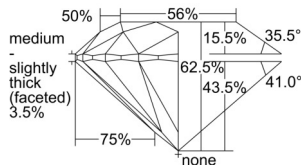

GIA®

FACSIMILE

GIA REPORT 6505234286

Verify this report at GIA.edu

GIA NATURAL DIAMOND DOSSIER®

August 21, 2024
GIA Report Number 6505234286
Shape and Cutting Style ..... Round Brilliant
Measurements ..... 4.29 - 4.31 x 2.69 mm

GRADING RESULTS

Carat Weight ..... 0.30 carat
Color Grade ..... F
Clarity Grade S11
Cut Grade ..... Excellent

ADDITIONAL GRADING INFORMATION

Polish ..... Excellent
Symmetry ..... Excellent
Fluorescence ..... None
Clarity Characteristics ..... Feather, Crystal
Inscription(s): GIA 6505234286

PROPORTIONS

Profile to actual proportions

GRADING SCALES

GIA COLOR SCALE	GIA CLARITY SCALE	GIA CUT SCALE	
D	FLAWLESS	EXCELLENT	
E	INTERNALLY FLAWLESS		
F		VVS₁	VERY GOOD
G	VVS₂		
H	VS₁	GOOD	
I	VS₂		
J	S1₁	FAIR	
K	S1₂		
L	I₁	POOR	
M	I₂		
N	I₃		
O			
P			
Q			
R			
S			
T			
U			
V			
W			
X			
Y			
Z