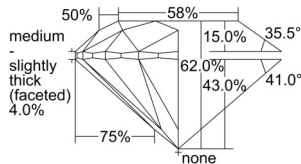

GIA®

FACSIMILE

GIA REPORT 6505238839

Verify this report at GIA.edu

GIA NATURAL DIAMOND DOSSIER®

August 21, 2024
GIA Report Number 6505238839
Shape and Cutting Style ..... Round Brilliant
Measurements ..... 4.85 - 4.86 x 3.01 mm

GRADING RESULTS

Carat Weight ..... 0.44 carat
Color Grade ..... G
Clarity Grade VVS2
Cut Grade ..... Excellent

ADDITIONAL GRADING INFORMATION

Polish ..... Excellent
Symmetry ..... Excellent
Fluorescence ..... None
Clarity Characteristics..... Needle, Pinpoint, Indented Natural
Inspection(s): GIA 6505238839

PROPORTIONS

Profile to actual proportions

GRADING SCALES

GIA COLOR SCALE	GIA CLARITY SCALE	GIA CUT SCALE	
D	FLAWLESS	EXCELLENT	
E	INTERNALLY FLAWLESS		
F		VVS₁	VERY GOOD
G	VVS₂		
H	VS₁	GOOD	
I	VS₂		
J	SI₁	FAIR	
K	SI₂		
L	I₁	POOR	
M			
N			
O	I₂		
P			
Q			
R	I₃		
S			
T			
U			
V			
W			
X			
Y			
Z