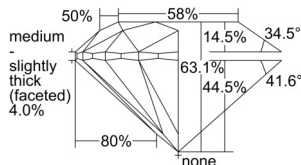

GIA®

FACSIMILE

GIA REPORT 6505238850

Verify this report at GIA.edu

GIA NATURAL DIAMOND DOSSIER®

August 21, 2024
GIA Report Number 6505238850
Shape and Cutting Style ..... Round Brilliant
Measurements ..... 5.04 - 5.07 x 3.19 mm

GRADING RESULTS

Carat Weight ..... 0.50 carat
Color Grade ..... H
Clarity Grade VS1
Cut Grade ..... Excellent

ADDITIONAL GRADING INFORMATION

Polish ..... Excellent
Symmetry ..... Excellent
Fluorescence ..... None
Clarity Characteristics..... Cloud, Needle, Pinpoint
Inspection(s): GIA 6505238850

PROPORTIONS

Profile to actual proportions

GRADING SCALES

GIA COLOR SCALE	GIA CLARITY SCALE	GIA CUT SCALE	
D	FLAWLESS	EXCELLENT	
E	INTERNALLY FLAWLESS		
F		VVS₁	VERY GOOD
G	VVS₂		
H	VS₁	GOOD	
I	VS₂		
J	SI₁	FAIR	
K	SI₂		
L	I₁	POOR	
M			
N			
O	I₂		
P			
Q	I₃		
R			
S			
T			
U			
V			
W			
X			
Y			
Z