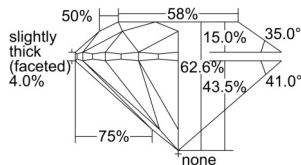

GIA®

FACSIMILE

GIA REPORT 6505239386

Verify this report at GIA.edu

GIA NATURAL DIAMOND DOSSIER®

August 21, 2024
GIA Report Number 6505239386
Shape and Cutting Style ..... Round Brilliant
Measurements ..... 5.61 - 5.66 x 3.53 mm

GRADING RESULTS

Carat Weight ..... 0.70 carat
Color Grade ..... F
Clarity Grade VS2
Cut Grade ..... Excellent

ADDITIONAL GRADING INFORMATION

Polish ..... Excellent
Symmetry ..... Excellent
Fluorescence ..... None
Clarity Characteristics..... Cloud, Crystal, Feather
Inscription(s): GIA 6505239386

PROPORTIONS

Profile to actual proportions

GRADING SCALES

GIA COLOR SCALE	GIA CLARITY SCALE	GIA CUT SCALE	
D	FLAWLESS	EXCELLENT	
E	INTERNALLY FLAWLESS		
F		VVS₁	VERY GOOD
G	VVS₂		
H	VS₁	GOOD	
I	VS₂		
J	SI₁	FAIR	
K	SI₂		
L	I₁	POOR	
M			
N			
O	I₂		
P			
Q			
R	I₃		
S			
T			
U			
V			
W			
X			
Y			
Z