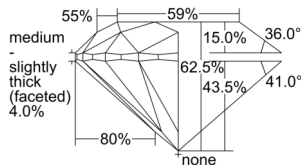

GIA®

FACSIMILE

GIA REPORT 6505242244

Verify this report at GIA.edu

GIA NATURAL DIAMOND DOSSIER®

August 21, 2024
GIA Report Number 6505242244
Shape and Cutting Style ..... Round Brilliant
Measurements ..... 5.13 - 5.15 x 3.21 mm

GRADING RESULTS

Carat Weight ..... 0.52 carat
Color Grade L
Clarity Grade VS2
Cut Grade ..... Excellent

ADDITIONAL GRADING INFORMATION

Polish ..... Excellent
Symmetry ..... Excellent
Fluorescence ..... Strong Blue
Clarity Characteristics..... Crystal, Feather
Inscription(s): GIA 6505242244

PROPORTIONS

Profile to actual proportions

GRADING SCALES

GIA COLOR SCALE

COLORED	D
	E
	F
	G
	H
	I
	J
NEAR COLORLESS	K
	L
	M
	N
	O
	P
	Q
	R
	S
	T
	U
	V
	W
	X
	Y
	Z

GIA CLARITY SCALE

FLAWLESS	INTERNAL FLAWLESS	
		FLAWLESS
VERY VERY SLIGHTLY INCLUDED	VVS₁	
	VVS₂	
VERY SLIGHTLY INCLUDED	VS₁	
	VS₂	
SLIGHTLY INCLUDED	SI₁	
	SI₂	
INCLUDED	I₁	
	I₂	
	I₃	

GIA CUT SCALE

EXCELLENT
VERY GOOD
GOOD
FAIR
POOR